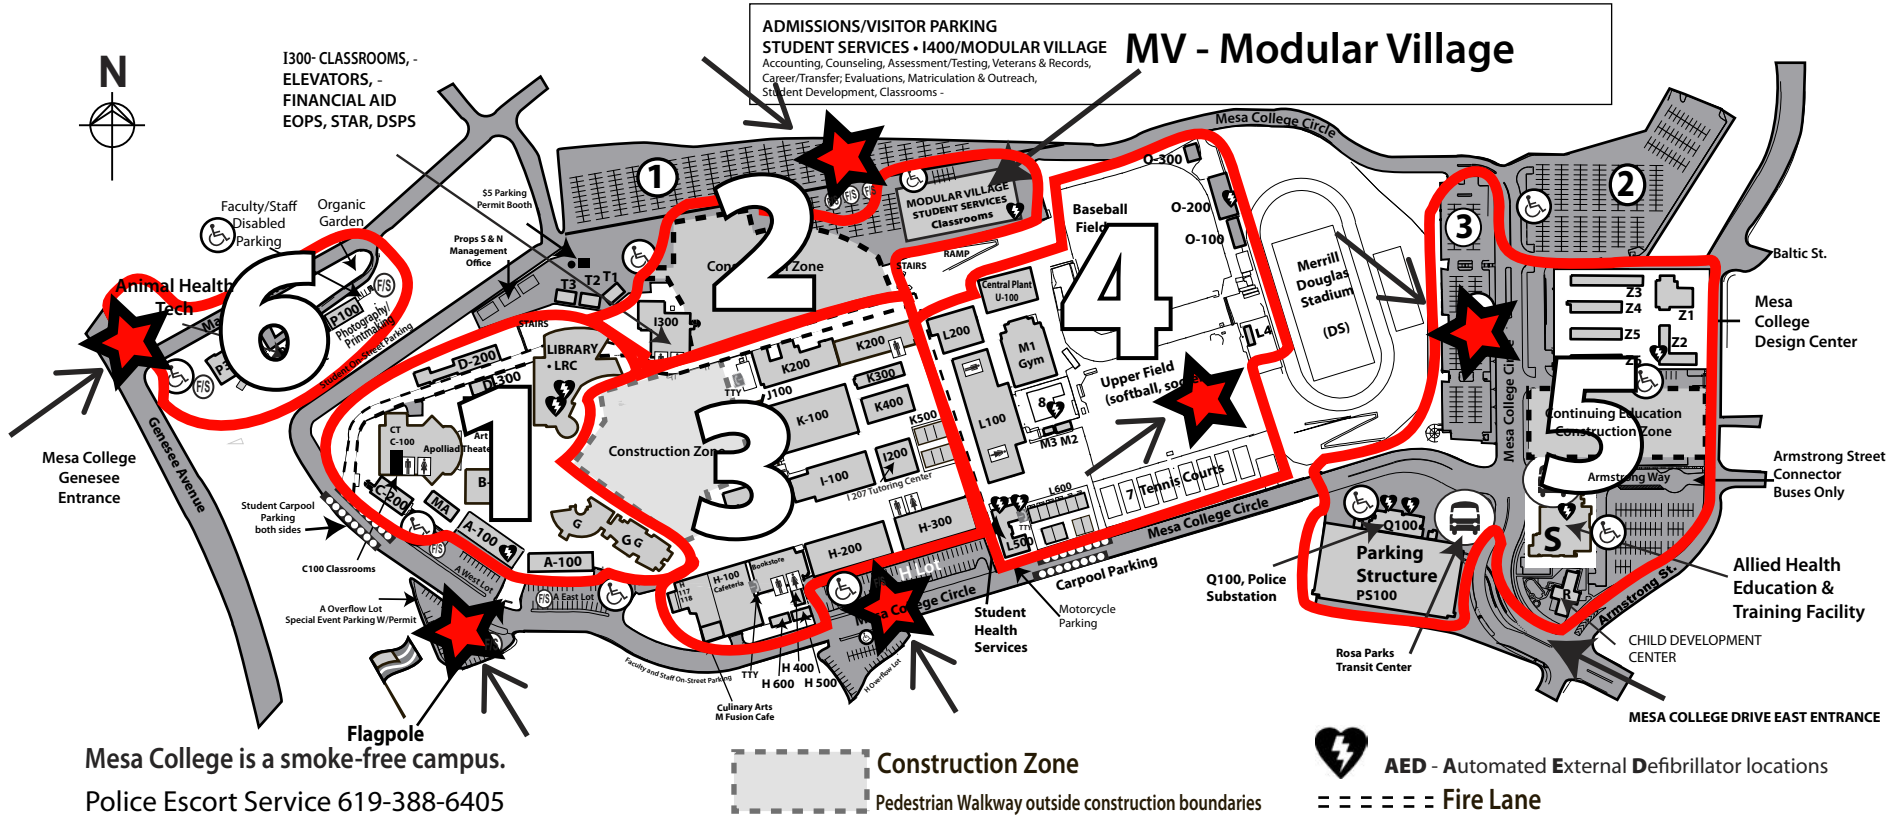

SAN DIEGO MESA COLLEGE

7250 Mesa College Drive, San Diego, CA 92111-4998 • 619-388-2600 • 858-627-2600 • www.sdmesa.edu

In case of emergency, please report immediately to the designated location point according to your building evacuation area.

Evacuation Zone

Building

Location Point

Evacuation Zone	Building	Location Point
1	A-B-C-D-G-LRC	A Overflow Lot
2	I-300, I-400, Modular Village	Lot 1 -East End
3	H-I-J-K	DSPS Lot #H
4	L-M-O	Upper Field
5	Q-R-S-Z	Lot #3
6	P100 - P200 - P300	Empty Lot at Marlesta and Genesee